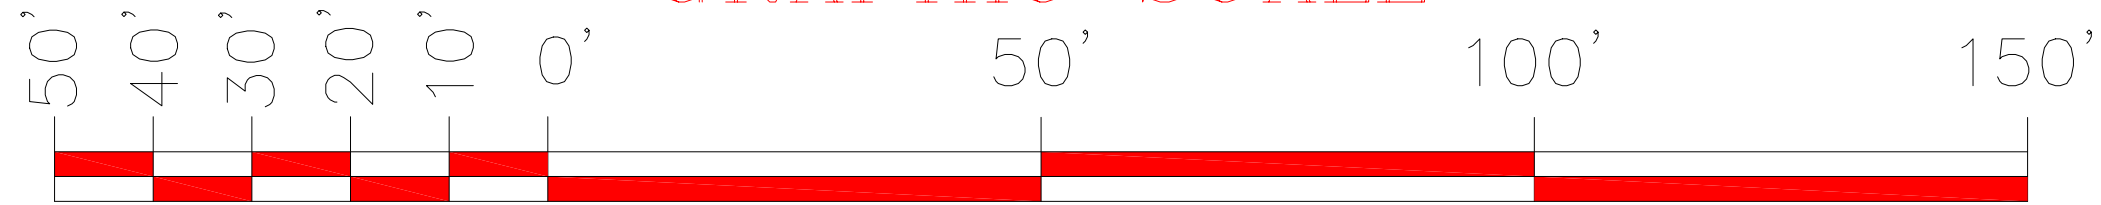

GRAPHIC SCALE

(IN FEET)
1 inch = 50 ft.