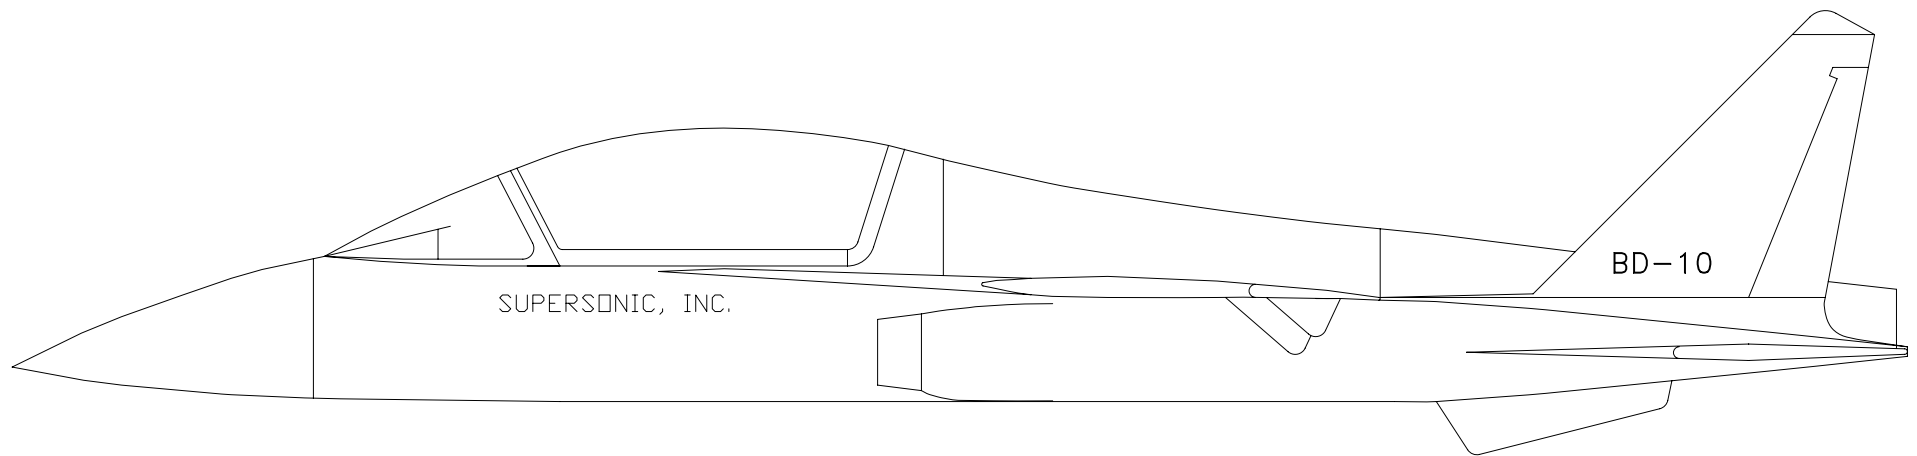

CAPACITY 2 PERSONS  
ENGINE 1 GE CJ-610  
THRUST 2950 POUNDS  
LENGTH 28' - 10"  
WINGSPAN 21' - 6"  
HEIGHT 8' - 1"

# SUPERSONIC, INC. Flying Club

Larry E. Montague  
1019 Boones Hollow  
Memphis, TN 38018  
901/757-4264

MAXIMUM SPEED	920 MPH
CRUISE SPEED	600 MPH
RATE OF CLIMB	30,000 FPM
0 - 10,000 FEET	VERTICAL
"G" LOADING	+12 / -9
TAKE OFF DISTANCE	600 FEET
TIME	6.1 SECONDS
LANDING DISTANCE	1200 FEET
RANGE	2788 MILES